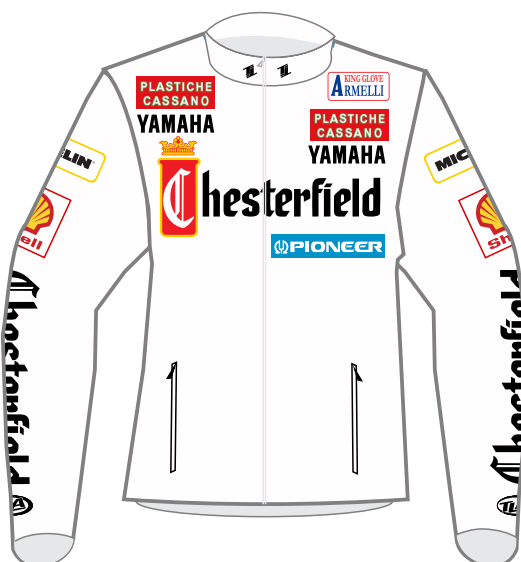

SP 002 PICCO STYLE