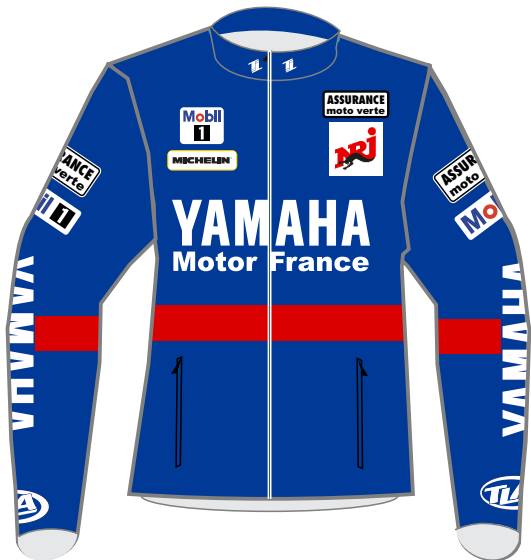

SP 001 PETHERHANSEL STYLE